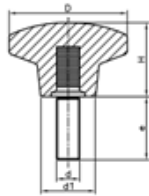

### Imperial Range - 1121 Series Knobs - Star

Available in Black Duroplast

Part Number	D	H	d	d1	e
11-KPD5B32B1/4F- relates to picture A	32	20	1/4-20	14	10
11-KPD5B40B1/4M- relates to picture B	40	26	1/4-20	18	32

Picture A

Picture B

### Imperial Range - 1138 MTC T with Threaded Stud

Treated threaded steel stud

Part Number	D	H	d1	d	e	h2
11-KPMBS14-13	32	20	13	1/4-20	12.7	5