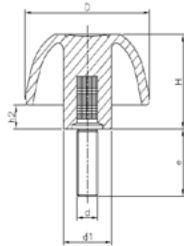

Picture A

Picture B

### Imperial Range - 1138 MTC T with Threaded Stud

Treated threaded steel stud

Part Number	D	H	d1	d	e	h2
11-KPMBS14-13	32	20	13	1/4-20	12.7	5

### Imperial Range - 1195 Series - Phenolic Knob

Available in Black Duroplast • Brass threaded through hole insert

Part Number	D	H	d	d1	e
11-KPLB24S1/4"O	24	13	1/4-20	14	11