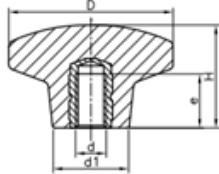

### Imperial Range - 1121 Series Knobs - Star

Available in Black Duroplast

Part Number	D	H	d	d1	e
11-KPD5B32B1/4F- relates to picture A	32	20	1/4-20	14	10
11-KPD5B40B1/4M- relates to picture B	40	26	1/4-20	18	32

Picture A

Picture B

### Imperial Range - 1138 MTC T with Threaded Stud

Treated threaded steel stud

Part Number	D	H	d1	d	e	h2
11-KPMBS14-13	32	20	13	1/4-20	12.7	5