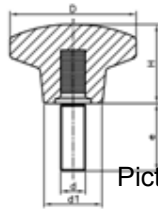

### Imperial Range - 1121 Series Knobs - Star

Available in Black Duroplast

Part Number	D	H	d	d1	e
11-KPD5B32B1/4F- relates to picture A	32	20	1/4-20	14	10
11-KPD5B40B1/4M- relates to picture B	40	26	1/4-20	18	32

Picture A

Picture B

### Imperial Range - 1138 MTC T with Threaded Stud

Treated threaded steel stud

Part Number	D	H	d1	d	e	h2
11-KPMBS14-13	32	20	13	1/4-20	12.7	5

### Imperial Range - 1195 Series - Phenolic Knob

Available in Black Duroplast • Brass threaded through hole insert

Part Number	D	H	d	d1	e
11-KPLB24S1/4"O	24	13	1/4-20	14	11