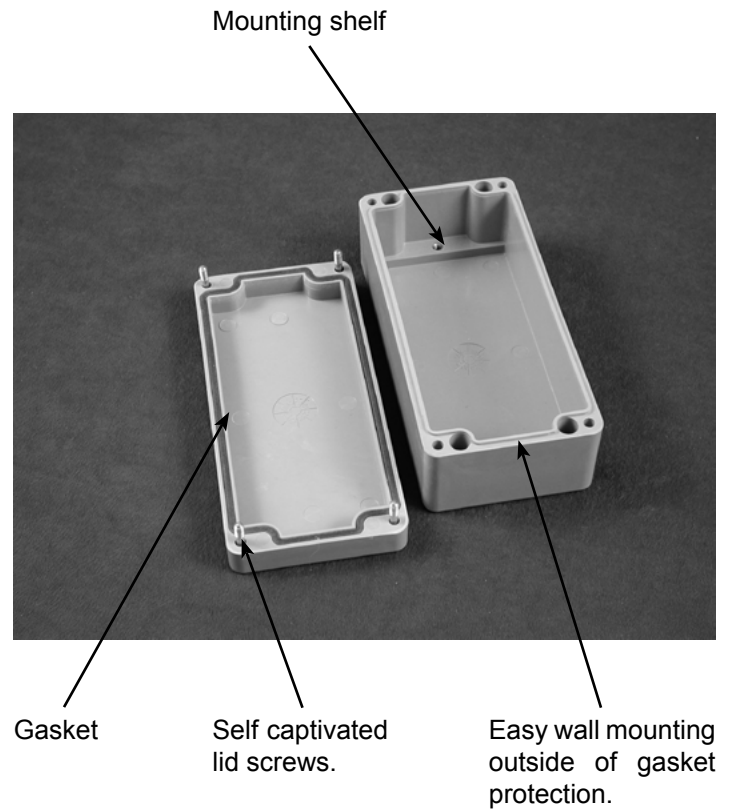

## Hammond Watertight Glassfilled Polyester Boxes - 1590ZGRP

Rugged heavy duty thick wall watertight enclosure. • Designed to meet IP65.

- Internal threaded mounting inserts moulded into box.
- Easy wall mounting via 'through box' holes without affecting gasket protection.
- Individually shrink wrapped for protection.
- Material: Grey, glass reinforced polyester, smooth front.
- Gasket material is Mohogumi rubber (EDPM).

Part Number	Length	Width	Height (Base)	Height of Lid
26-1590ZGRP081	80	75	40	15
26-1590ZGRP082	110	75	40	15
26-1590ZGRP121	120	122	65	25
26-1590ZGRP083	160	75	40	15
26-1590ZGRP161	160	160	70	20
26-1590ZGRP131	190	75	40	15
26-1590ZGRP233	200	250	95	20
26-1590ZGRP123	220	120	65	25
26-1590ZGRP234	255	250.8	95	25.25
26-1590ZGRP235	255	250.8	95	65.5
26-1590ZGRP162	260	160	70	20
26-1590ZGRP243	400	250	95	25.25
26-1590ZGRP263	600	250	95	25