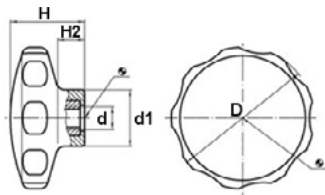

3813 – Threaded Star Knob

Black Thermoplastic Body • Stainless Steel Nut • 5 Different cap colour sizes; Black, Blue, white, Orange, Yellow

Part Number	D	d	d1	H	H2
11-KPS30SS4XXX	30	M4	14	19	7
11-KPS30SS5XXX	30	M5	14	19	7
11-KPS40SS5XXX	40	M5	16.5	22	9
11-KPS40SS6XXX	40	M6	16.5	22	9
11-KPS50SS6XXX	50	M6	22	26	10
11-KPS50SS8XXX	50	M8	22	26	10
11-KPS62SS8XXX	62	M8	22	35	13
11-KPS62SS10XXX	62	M10	22	35	13

*XXX
BU = Blue
B = Black

WH = White
OR = Orange
YE = Yellow

4707c – Thermoplastic Knob - Male

Treated Stud • PA Polyamide

Part Number	D	d	d1	e	H
11-KPP21S6-20	21	M6	13	20	28
11-KPP25S6-25	25	M6	16	25	34
11-KPP32S8-30	32	M8	20	30	43
11-KPP43S10-30	43	M10	27	30	58

**4707T – Thermoplastic Knob - Female**

PA Reinforced Polyamide • Thermoplastic Body

Part Number	R	d	e	d1
11-KPP21M6	21	M6	13	28
11-KPP25M6	25	M6	16	34
11-KPP32M8	32	M8	20	43
11-KPP43M10	43	M10	27	58