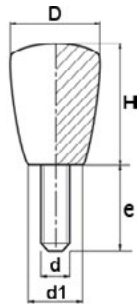

3813 – Threaded Star Knob

Black Thermoplastic Body • Stainless Steel Nut • 5 Different cap colour sizes; Black, Blue, white, Orange, Yellow

Part Number	D	d	d1	H	H2
11-KPS30SS4XXX	30	M4	14	19	7
11-KPS30SS5XXX	30	M5	14	19	7
11-KPS40SS5XXX	40	M5	16.5	22	9
11-KPS40SS6XXX	40	M6	16.5	22	9
11-KPS50SS6XXX	50	M6	22	26	10
11-KPS50SS8XXX	50	M8	22	26	10
11-KPS62SS8XXX	62	M8	22	35	13
11-KPS62SS10XXX	62	M10	22	35	13

*XXX
BU = Blue
B = Black

WH = White
OR = Orange
YE = Yellow

4707c – Thermoplastic Knob - Male

Treated Stud • PA Polyamide

Part Number	D	d	d1	e	H
11-KPP21S6-20	21	M6	13	20	28
11-KPP25S6-25	25	M6	16	25	34
11-KPP32S8-30	32	M8	20	30	43
11-KPP43S10-30	43	M10	27	30	58

**4707T – Thermoplastic Knob - Female**

PA Reinforced Polyamide • Thermoplastic Body

Part Number	R	d	e	d1
11-KPP21M6	21	M6	13	28
11-KPP25M6	25	M6	16	34
11-KPP32M8	32	M8	20	43
11-KPP43M10	43	M10	27	58