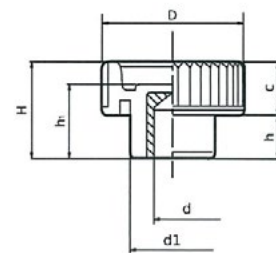

4702K – Knurled Thumb Knob K Brass

Female brass insert • PA : Polyamide

Part Number	D	H	d	d1	C	h	h1
11-KKPB21B5	21	15	M5	13	8.5	6.5	12.5
11-KKPB26B6	26	18	M6	16	9.5	8.5	15
11-KKPB33B8	33	23	M8	20	12.5	10.5	18
11-KKPB40B10	40	28	M10	25	15.5	12.5	22
11-KKPB40B12	40	28	M12	25	15.5	12.5	22

**4702D – Knurled Thumb Knob D Brass**

Brass insert drilled out • PA : Polyamide

Part Number	D	H	d	d1	C	h	h1
11-KKPB15B4O	15	10	M4	10	5.5	4.5	8.5
11-KKPB21B5O	21	15	M5	13	8.5	6.5	12.5
11-KKPB26B6O	26	18	M6	16	9.5	8.5	15
11-KKPB33B8O	33	23	M8	20	12.5	10.5	18
11-KKPB40B10O	40	28	M10	25	15.5	12.5	22
11-KKPB40B12O	40	28	M12	25	15.5	12.5	22

**4702D – Knurled Thumb Knob D SS**

Stainless steel (AISI 303) insert, drilled out • PA : Polyamide

Part Number	D	H	d	d1	C	h	h1
11-KKPB15SS4	15	10	M4	10	5.5	4.5	8.5
11-KKPB21SS5	21	15	M5	13	8.5	6.5	12.5
11-KKPB26SS6	26	18	M6	16	9.5	8.5	15
11-KKPB33SS8	33	23	M8	20	12.5	10.5	18
11-KKPB40SS10	40	28	M10	25	15.5	12.5	22
11-KKPB40SS12	40	28	M12	25	15.5	12.5	22