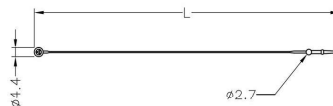

Part Number	Length L mm	Width W mm	Bundle Max. Diameter	Mounting Hole Dia	Min. Tensile Strength
15-PDV170/5.0B	169	5	36	6.8	18 Kg
15-PUV170/5.4	169	5.4	38	6.8	22 Kg

Material: UL Approved Nylon 6/6

15-PDV170/5.0B Black

15-PUV170/5.4 Natural

Cable Ties - Chassis Mount

Part Number	Length L mm	Width W mm	Bundle Max. Diameter
15-PCC300/3.2B	304	6.2	85

Material: Black UL Approved Nylon 6/6

Cable Ties - Locking Strap Ties

Part Number	Length L mm
15-LOCK150	150
15-LOCK200	200

Material: Clear Polypropylene

Slider Ties

Part Number	Length L mm	Colour
15-PSLT250BL	250mmL	Blue