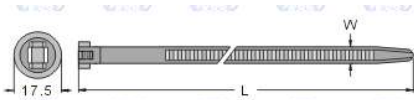

Part Number	Length L mm	Width W mm	Bundle Max. Diameter	Mounting Hole Dia	Min. Tensile Strength
15-PDV170/5.0B	169	5	36	6.8	18 Kg
15-PUV170/5.4	169	5.4	38	6.8	22 Kg

Material: UL Approved Nylon 6/6

15-PDV170/5.0B Black

15-PUV170/5.4 Natural

Cable Ties - Chassis Mount

Part Number	Length L mm	Width W mm	Bundle Max. Diameter
15-PCC300/3.2B	304	6.2	85

Material: Black UL Approved Nylon 6/6

Cable Ties - Locking Strap Ties

Part Number	Length L mm
15-LOCK150	150
15-LOCK200	200

Material: Clear Polypropylene

Slider Ties

Part Number	Length L mm	Colour
15-PSLT250BL	250mmL	Blue